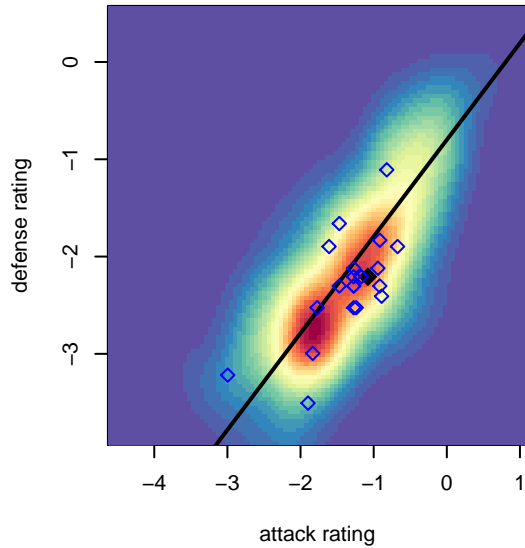

# Pacific FC Real Azul B03

Pacific FC  
 Battle Ground, WA  
 B03 total strength=333  
 attack=0.34 defense=0.11  
 fall league = OPL 1st Div – BLACK U11  
 spr league = Spr OPL Willamette Div U11

alt names used:  
 PACIFIC FC REAL AZUL B03 (WA)  
 PACIFIC FC REAL AZUL B03 (WA)  
 PACIFIC FCREAL AZUL B03  
 Pacific FC Real Azul B03  
 Pacific FC B03 Real Azul  
 Pacific FC B03 Real Azul

**attack and defense variance (black dot)  
relative to other teams  
and top 10 in region**

**attack and defense rating  
relative to others at age  
and all opponents in last 13 months**

**Performance relative to 13 month average**