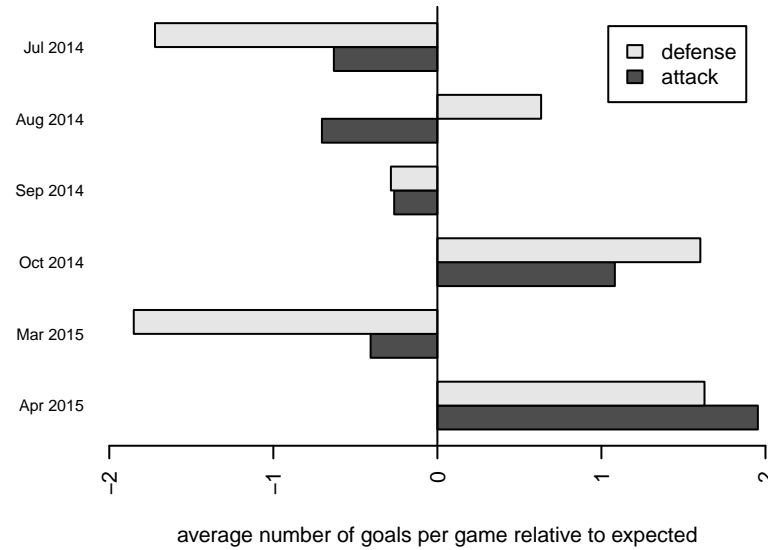

Performance relative to 13 month average