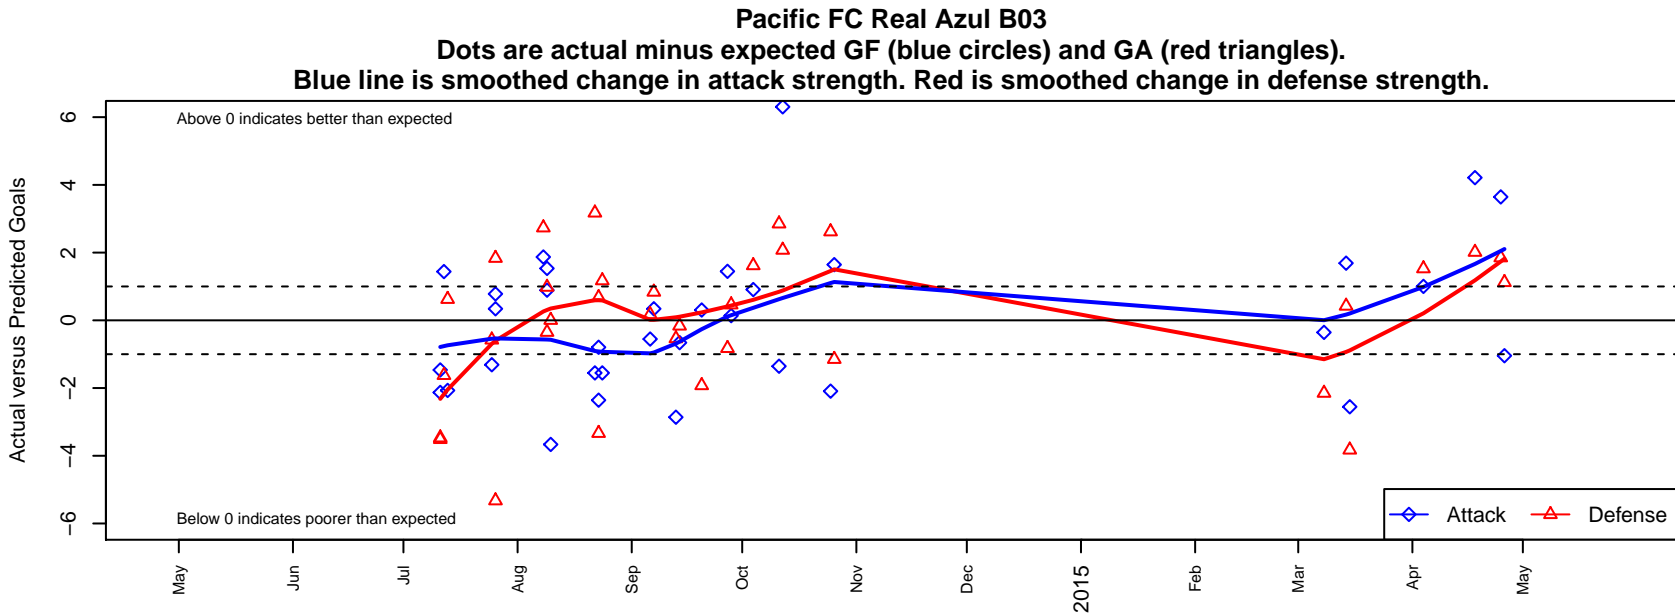

# Pacific FC Real Azul B03

Pacific FC  
 Battle Ground, WA  
 B03 total strength=333  
 attack=0.34 defense=0.11  
 fall league = OPL 1st Div – BLACK U11  
 spr league = Spr OPL Willamette Div U11

alt names used:  
 PACIFIC FC REAL AZUL B03 (WA)  
 PACIFIC FC REAL AZUL B03 (WA)  
 PACIFIC FCREAL AZUL B03  
 Pacific FC Real Azul B03  
 Pacific FC B03 Real Azul  
 Pacific FC B03 Real Azul

**attack and defense variance (black dot)  
relative to other teams  
and top 10 in region**

**attack and defense rating  
relative to others at age  
and all opponents in last 13 months**

**Performance relative to 13 month average**