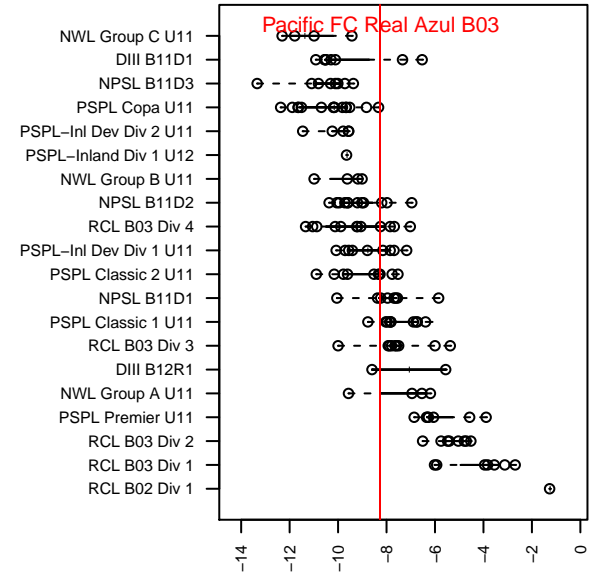

# Pacific FC Real Azul B03

Pacific FC  
 Battle Ground, WA  
 B03 total strength=333  
 attack=0.34 defense=0.11  
 fall league = OPL 1st Div – BLACK U11  
 spr league = Spr OPL Willamette Div U11

alt names used:  
 PACIFIC FC REAL AZUL B03 (WA)  
 PACIFIC FC REAL AZUL B03 (WA)  
 PACIFIC FCREAL AZUL B03  
 Pacific FC Real Azul B03  
 Pacific FC B03 Real Azul  
 Pacific FC B03 Real Azul

Venues played:  
 2014 PCU Summer Classic U11 Silver  
 2014 Oswego Nike Cup Silver/Bronze U11  
 2014 Les Schwab NW Cup U11 Silver U11  
 2014 Summer Slam U11  
 2014 OPL First Division – BLACK U11  
 2014 Spr OPL Willamette Division U11

**attack and defense variance (black dot)  
relative to other teams  
and top 10 in region**

**attack and defense rating  
relative to others at age  
and all opponents in last 13 months**

**Performance relative to 13 month average**