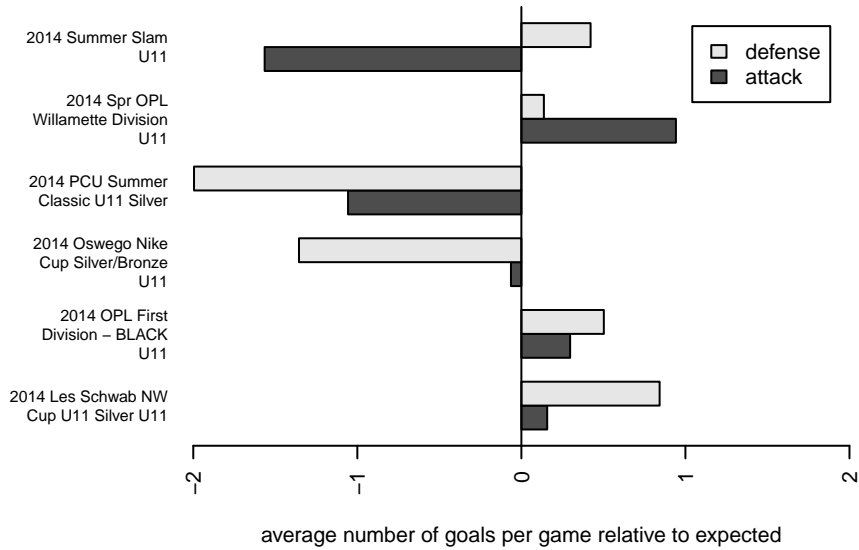

# Pacific FC Real Azul B03

Pacific FC  
 Battle Ground, WA  
 B03 total strength=333  
 attack=0.34 defense=0.11  
 fall league = OPL 1st Div – BLACK U11  
 spr league = Spr OPL Willamette Div U11

alt names used:  
 PACIFIC FC REAL AZUL B03 (WA)  
 PACIFIC FC REAL AZUL B03 (WA)  
 PACIFIC FCREAL AZUL B03  
 Pacific FC Real Azul B03  
 Pacific FC B03 Real Azul  
 Pacific FC B03 Real Azul

Venues played:  
 2014 PCU Summer Classic U11 Silver  
 2014 Oswego Nike Cup Silver/Bronze U11  
 2014 Les Schwab NW Cup U11 Silver U11  
 2014 Summer Slam U11  
 2014 OPL First Division – BLACK U11  
 2014 Spr OPL Willamette Division U11

**attack and defense variance (black dot)  
relative to other teams  
and top 10 in region**

**attack and defense rating  
relative to others at age  
and all opponents in last 13 months**

**Performance relative to 13 month average**