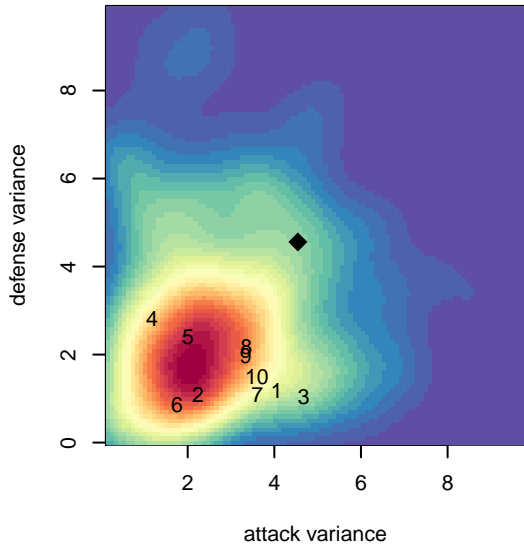

# Pacific FC Real Azul B03

Pacific FC  
 Battle Ground, WA  
 B03 total strength=333  
 attack=0.34 defense=0.11  
 fall league = OPL 1st Div – BLACK U11  
 spr league = Spr OPL Willamette Div U11

alt names used:  
 PACIFIC FC REAL AZUL B03 (WA)  
 PACIFIC FC REAL AZUL B03 (WA)  
 PACIFIC FCREAL AZUL B03  
 Pacific FC Real Azul B03  
 Pacific FC B03 Real Azul  
 Pacific FC B03 Real Azul

**attack and defense variance (black dot)  
relative to other teams  
and top 10 in region**

**attack and defense rating  
relative to others at age  
and all opponents in last 13 months**

**Performance relative to 13 month average**